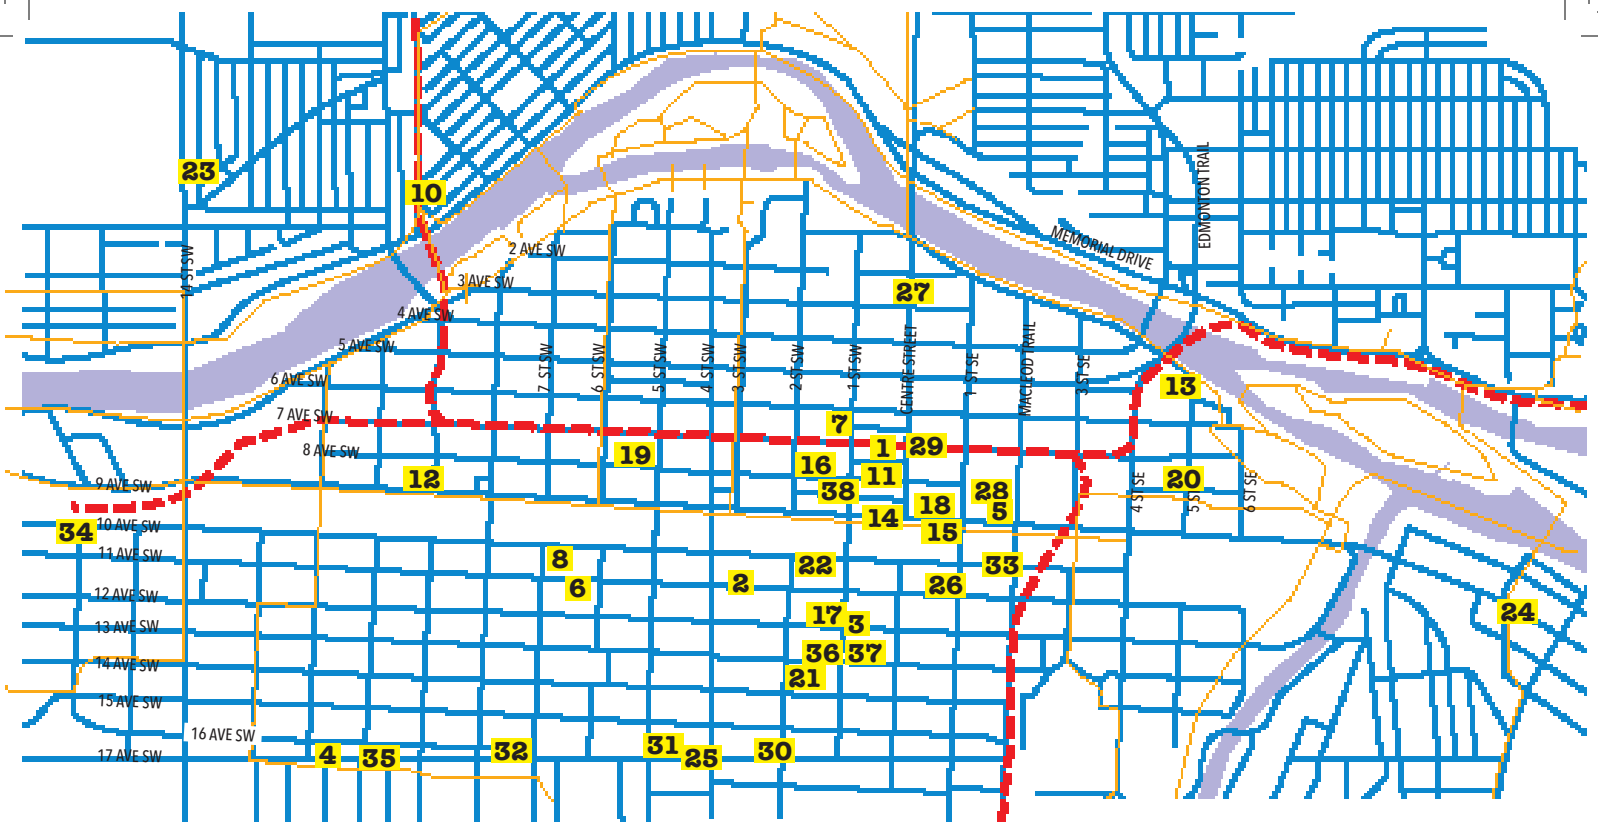

SUNDAY, JUNE 22

■ ALL-AGES VENUE
 ■ BIKE RACK AVAILABLE
 ■ C-TRAIN
 ■ BIKE PATHWAY

VENUE LIST

1. THE #1 ROYAL CANADIAN LEGION (TWO FLOORS) - 116 7 AVE SE
2. AVALANCHE! - 343 11 AVE SW (BSMT)
3. BAMBOO - 1201 1 ST SW
4. BEAT DROP - 1120 17 AVE SW
5. BIG SECRET THEATRE - 205 8 AVE SE
6. BROKEN CITY - 613 11 AVE SW
7. CENTRAL UNITED CHURCH - 131 7 AVE SW
8. COMMONWEALTH (TWO FLOORS) - 731 10 AVE SW
9. COMMUNITY WORKSHOP - 4814 16 STREET SW
10. CONTAINR IN SUNNYSIDE - 1020 2ND AVENUE, NW
11. CONTEMPORARY CALGARY - 117 8 AVE SW
12. DICKENS PUB - 1000 9 AVE SW
13. EAST VILLAGE RIVERWALK™ PLAZA - 618 CONFLUENCE WAY SE
14. ENCANA PLACE (AND PLAZA) - 150 9TH AVENUE SW
15. FAIRMONT PALLISER (PASS PICK-UP) - 133 9 AVE SW
16. FLAMES CENTRAL - 219 8 AVE SW
17. FORBIDDEN - 1209 1 ST SW #100
18. GLENBOW - CONOCOPHILLIPS THEATRE - 130 9 AVE SE
19. GLOBE CINEMA - 617 8 AVE SW
20. THE GOLDEN AGE CLUB - 610 8 AVE SE
21. HAULTAIN PARK - 225 13 AVE SW
22. THE HIFI CLUB - 219 10 AVE SW
23. HILLHURST SUNNYSIDE MARKET - 1320 5 AVE NW
24. THE IRONWOOD STAGE & GRILL - 1229 9 AVE SE
25. LOCAL 510 (AND PARKING LOT) - 510 17 AVE SW
26. NATIONAL MUSIC CENTRE - 134 11 AVE SE
27. NEW GALLERY +15 WINDOW - EPCOR CENTRE FOR THE PERFORMING ARTS PEDESTRIAN WALKWAY
28. OLYMPIC PLAZA - 228 8 AVE SE
29. THE PALOMINO (TWO FLOORS) - 109 7 AVE SW
30. REPUBLIK - 217 17 AVE SW
31. THE SHIP & ANCHOR - 534 17 AVE SW
32. SLOTH RECORDS - 736B 17 AVE SW
33. STRIDE'S LOWER LEVEL - 1006 MACLEOD TRAIL SE
34. TRUCK GALLERY (AND U-HAUL) - 2009 10 AVE SW
35. TUBBY DOG - 1022 17 AVE SW
36. UNDERSTUDY - 1312 1 ST SW
37. VICTORIA PARK PARKLET - 1 ST SW NEAR 13 AVE
38. WINE-OHS - 811 1 ST SW